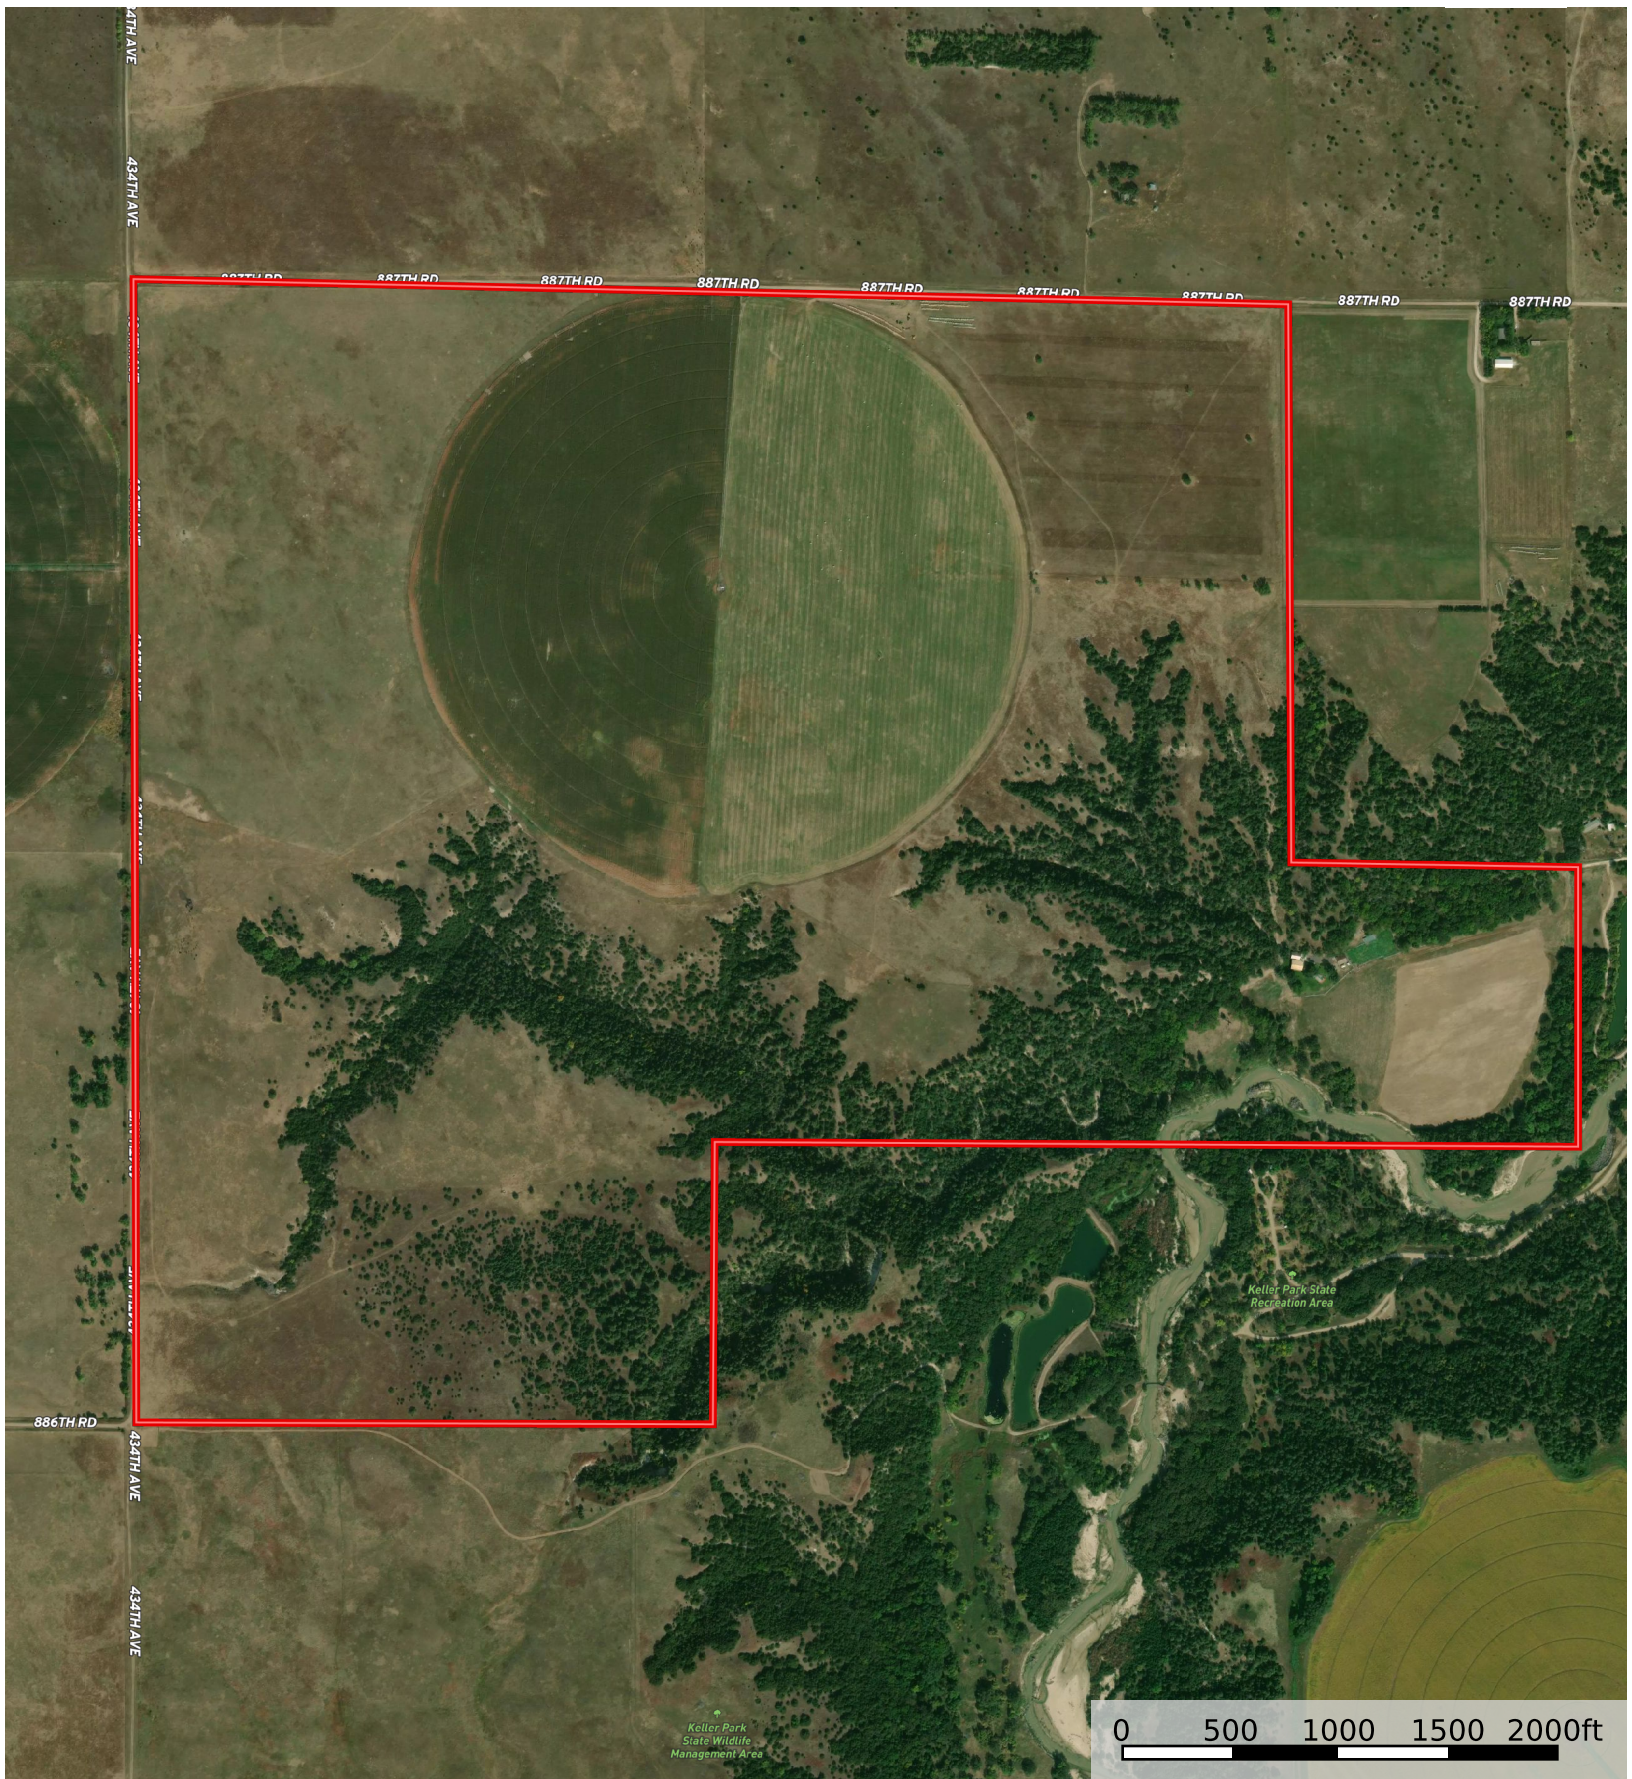

598 +/- Acres, Brown County, NE
Nebraska, AC +/-

 Boundary